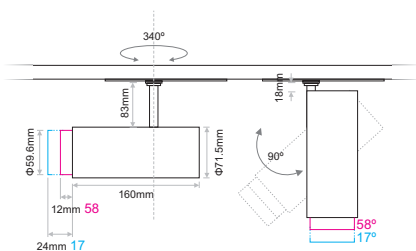

FERIA ZOOM N

- Feria series of tracklights consists of four models. Feria Zoom N is the smallest model.
- It is ideal for museum lighting.
- Adjustable 340° on the horizontal plane & 90° on the vertical plane.
- Adjustable beam angle: 17° (min) – 58° (max)
- Available in White or Black Colour.
- Available accessory: barn door
- 3 circuit track adaptor.
- L90/B10 50.000h
- 3 SDCM

* Available in 3500K, 5000K and 6500K upon request

Ordering Code Example: FERIA ZOOM N18-40B-90-1758-AD-BL-ND

Barn Door

Adjustable beam angle

17° (min)

58° (max)