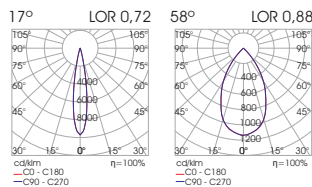

FERIA ZOOM N

- Feria series of tracklights consists of four models. Feria Zoom N is the smallest model.
- It is ideal for museum lighting.
- Adjustable 340° on the horizontal plane & 90° on the vertical plane.
- Adjustable beam angle: 17° (min) – 58° (max)
- Available in White or Black Colour.
- Available accessory: barn door
- 3 circuit track adaptor.
- L90/B10 50.000h
- 3 SDCM

LIGHTSOURCE BY
bridgelux.

Model (LED Power)	CCT*	CRI80 LED Source	CRI90 LED Source	Beam Angle	Type	Colour	Dimming Option
		80 (80)	90 (90)				
FERIA ZOOM N 17.7W <i>(FERIA ZOOM N18)</i>	2700K (27B) 3000K (30B) 4000K (40B) 5700K (57B)	2302lm 2445lm 2518lm 2445lm	1899lm 1985lm 2100lm -	Adjustable (1758) 17°(min)-58°(max)	Adjustable (AD)	White (WH) Black (BL)	Non-Dimmable (ND) DALI (DL) Phase Cut (PC) (Trailing Edge Dimmer) Local Dimming (LD)

* Available in 3500K, 5000K and 6500K upon request

Ordering Code Example: FERIA ZOOM N18-40B-90-1758-AD-BL-ND

Barn Door

Adjustable beam angle

17° (min)

58° (max)